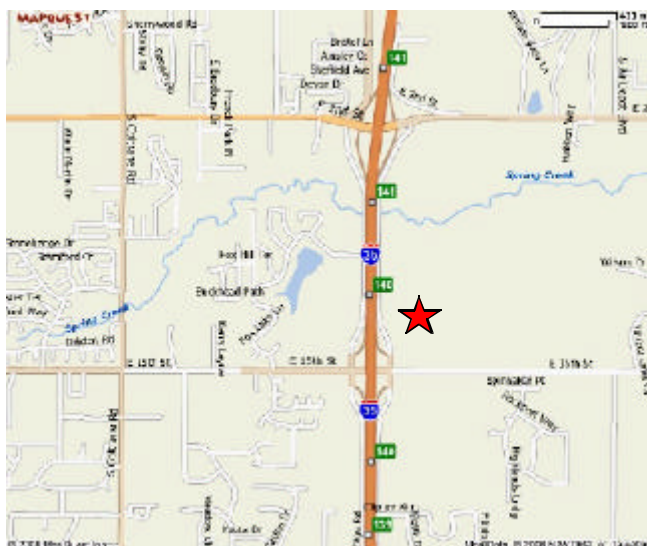

2008 Mega-church Tour - Oklahoma City

Henderson Hills Baptist Church

Wednesday, Sept 17, 2008
9:00am - 10:00am

1200 E I-35 Frontage Rd
Edmond, OK 73034

Directions:

HHBC is on the northeast corner of 15th St & Interstate 35 in Edmond. The church entrance is one block north of 15th on the east I-35 access road.

If you are staying in the Quail Springs area, take the Kilpatrick Turnpike east to I-35 north (Wichita). Toll is $1.00 (Alternately, take Memorial Rd to I-35) Take I-35 north to 15th St. Exit 15th, stay on east access road, go north past 15th. Entrance is on the right.

Where to Meet:

Park on the west side of the building, enter through glass doors in the center of the building. Meet in the "Gathering Area" (foyer) in the center of the building.

Host:

Jeff Wilson 405-341-4639