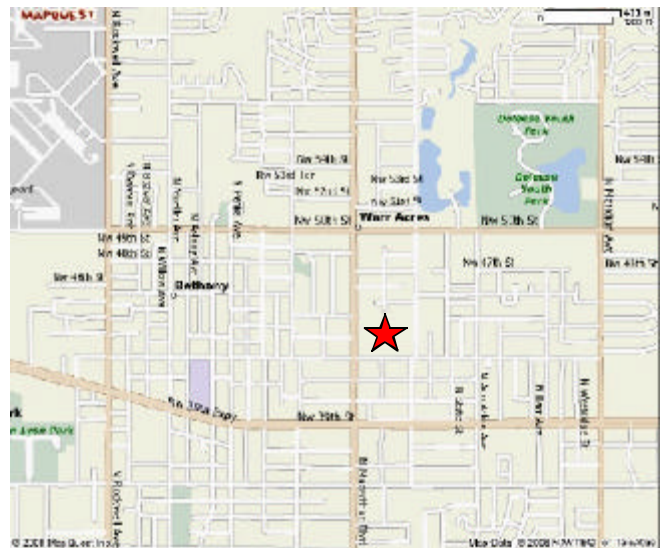

2008 Mega-church Tour - Oklahoma City

Victory Church

Wednesday, Sept 17, 2008
1:00 pm - 2:00 pm

4300 N. MacArthur Boulevard
Oklahoma City, OK 73122

Directions:

Victory Church is at the northeast corner of NW 42nd St MacArthur Blvd in Oklahoma City.

From the Quail Springs area, take Memorial Road West to the Hefner Parkway (OK 74 South). Take the Parkway south to OK 66 west (Bethany) which turns into 39th St. *(This is part of historic Route 66 if you are an Americana buff)* Take 39th St to MacArthur Blvd. Turn right (north) on MacArthur, follow to NW 42nd St. Church is on the right.

Where to Meet:

Park in front of the west building - Victory Kids. Enter though glass doors, meet in office foyer.

Host:

Jacque Jones - 405-787-4200